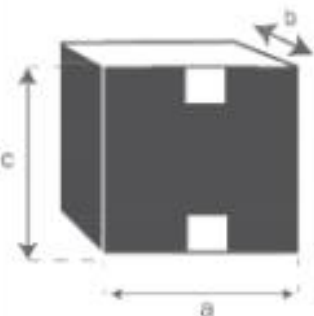

Gartenstuhl aus massivem, recucltem Teakholz  
**HORTENSE**  
Referenz: 905

A = 48 cm  
B = 80 cm  
C = 39 cm  
D = 44 cm  
E = 45 cm

a = 90 cm  
b = 56 cm  
c = 49 cm