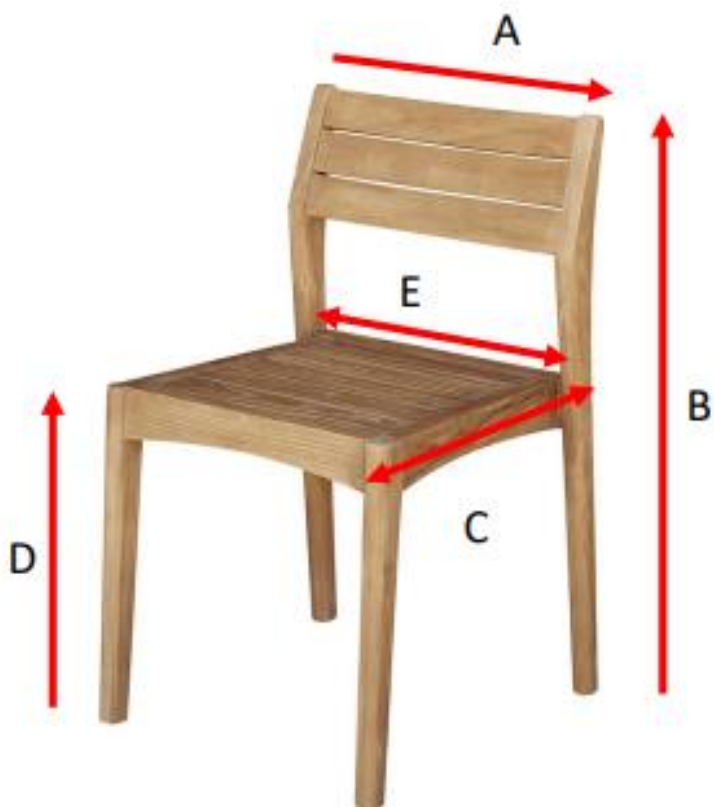

Gartenstuhl aus massivem, recucltem Teakholz  
**HORTENSE**  
Referenz: 905

A = 48 cm  
B = 80 cm  
C = 39 cm  
D = 44 cm  
E = 45 cm

a = 90 cm  
b = 56 cm  
c = 49 cm