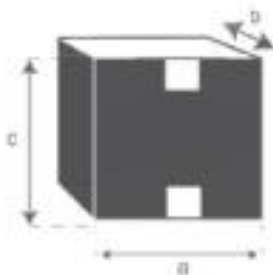

Tisch aus recyceltem Teakholz 200 CARGO
Referenz: 910

A = 200 cm
B = 100 cm
C = 77 cm
D = 3 cm
E = 8 cm

a = 202 cm
b = 103 cm
c = 13 cm