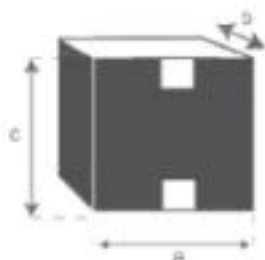

Tisch aus recyceltem Teakholz 200 CARGO  
Referenz: 911

A = 200 cm  
B = 100 cm  
C = 77 cm  
D = 4 cm

a = 203 cm  
b = 103 cm  
c = 15 cm