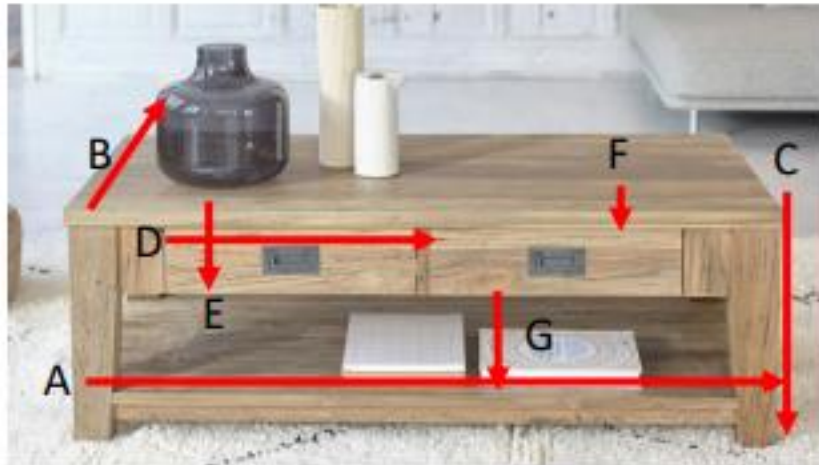

Couchtisch aus recyceltem Holz CARGO 120
Referenz: 920

A = 120 cm
B = 60 cm
C = 42 cm
D = 42.5 cm
E = 12 cm
F = 3 cm
G = 17 cm

a = 123 cm
b = 63 cm
c = 45 cm