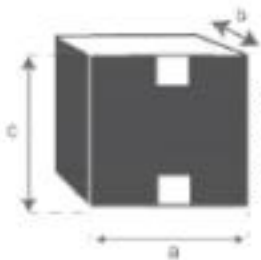

Couchtisch aus recyceltem Holz CARGO 120
Referenz: 920

A = 120 cm
B = 60 cm
C = 42 cm
D = 42.5 cm
E = 12 cm
F = 3 cm
G = 17 cm

a = 123 cm
b = 63 cm
c = 45 cm