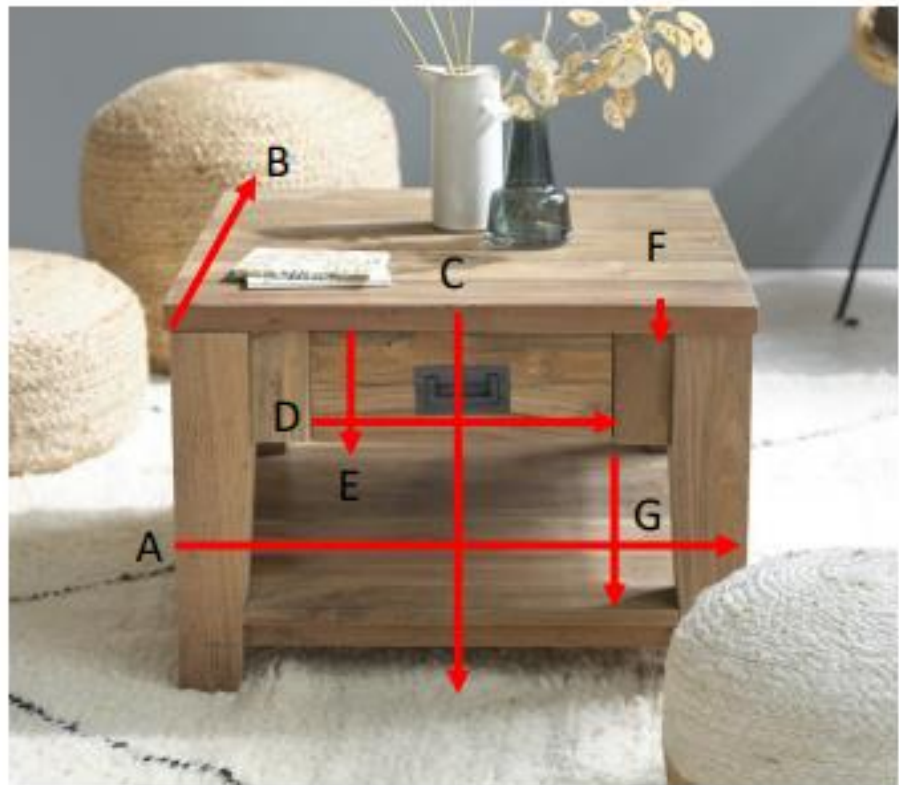

Couchtisch aus recyceltem Teakholz 60 CARGO  
Referenz: 921

A = 60 cm  
B = 60 cm  
C = 42 cm  
D = 31 cm  
E = 12 cm  
F = 3 cm  
G = 17,2 cm

a = 63 cm  
b = 63 cm  
c = 45 cm