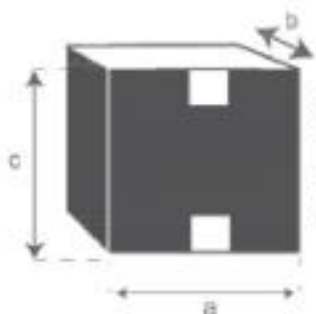

Couchtisch aus recyceltem Teakholz 60 CARGO  
Referenz: 921

A = 60 cm  
B = 60 cm  
C = 42 cm  
D = 31 cm  
E = 12 cm  
F = 3 cm  
G = 17,2 cm

a = 63 cm  
b = 63 cm  
c = 45 cm