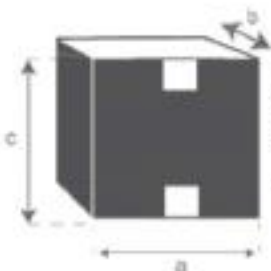

Möbel aus recyceltem Teakholz 120 CARGO

Referenz: 924

A = 120 cm  
B = 60 cm  
C = 43 cm  
D = 48.5 cm  
E = 28 cm

a = 123 cm  
b = 63 cm  
c = 46 cm