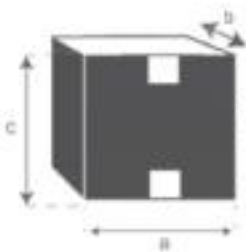

Couhtisch aus recyceltem Teakholz 120 CARGO
Referenz: 926

A = 120 cm
B = 120 cm
C = 42 cm
D = 42.5 cm
E = 12 cm
F = 3 cm
G = 6 cm
H = 17 cm

a = 123 cm
b = 123 cm
c = 45 cm