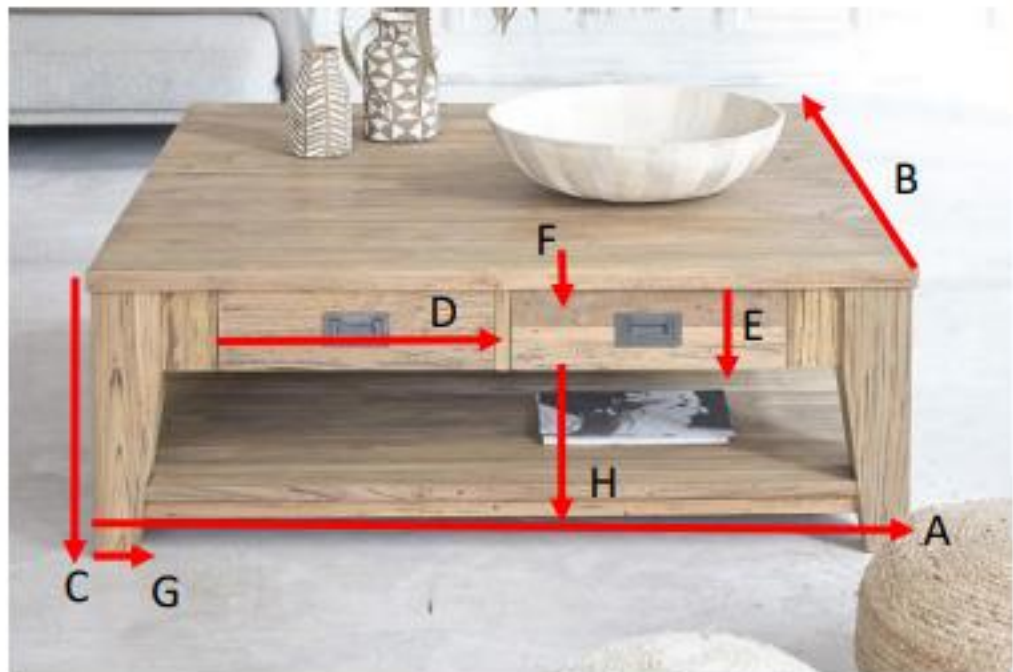

Couhtisch aus recyceltem Teakholz 120 CARGO
Referenz: 926

A = 120 cm
B = 120 cm
C = 42 cm
D = 42.5 cm
E = 12 cm
F = 3 cm
G = 6 cm
H = 17 cm

a = 123 cm
b = 123 cm
c = 45 cm