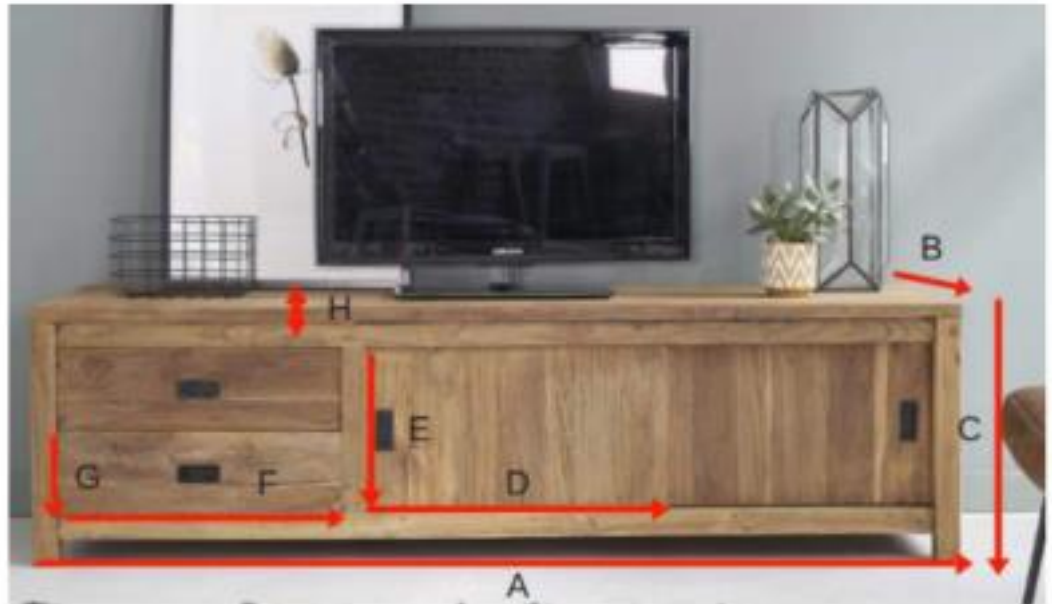

TV-Möbel aus recyceltem Teakholz 180 CARGO  
Referenz: 930

A = 180 cm  
B = 50 cm  
C = 50 cm  
D = 58 cm  
E = 34 cm  
F = 50 cm  
G = 17 cm  
H = 3 cm

a = 185 cm  
b = 53 cm  
c = 53 cm