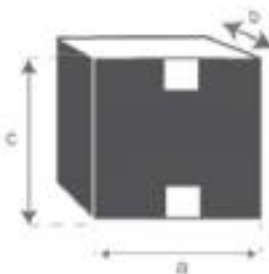

TV-Möbel aus recyceltem Teakholz 180 CARGO  
Referenz: 930

A = 180 cm  
B = 50 cm  
C = 50 cm  
D = 58 cm  
E = 34 cm  
F = 50 cm  
G = 17 cm  
H = 3 cm

a = 185 cm  
b = 53 cm  
c = 53 cm