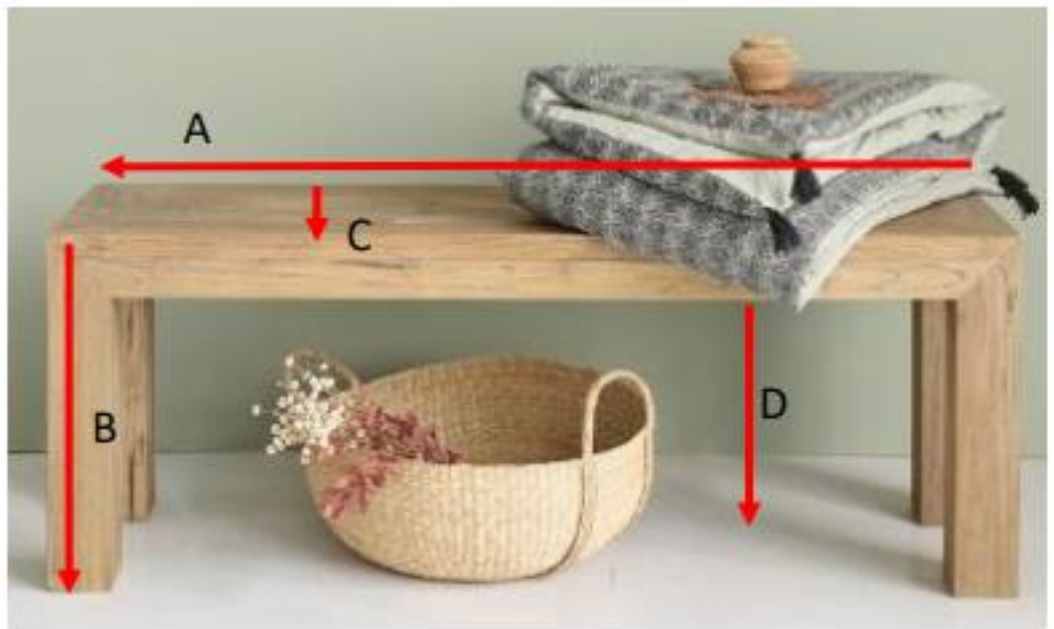

Sitzbank aus recyceltem Teakholz 120 CARGO  
Referenz: 955

A = 120 cm  
B = 45 cm  
C = 35 cm  
D = 37 cm

a = 130 cm  
b = 100 cm  
c = 40 cm