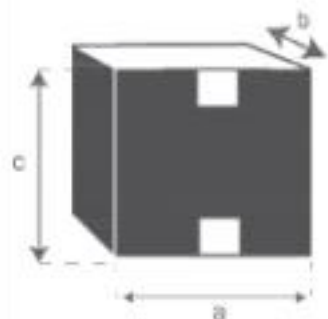

Sitzbank aus recyceltem Teakholz 120 CARGO  
Referenz: 955

A = 120 cm  
B = 45 cm  
C = 35 cm  
D = 37 cm

a = 130 cm  
b = 100 cm  
c = 40 cm