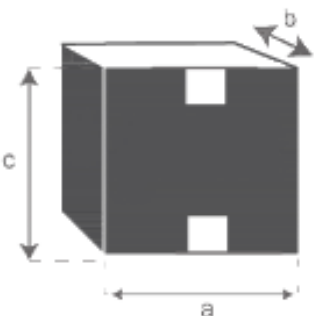

## Runder Tisch aus recyceltem Teakholz 4 Personen CARGO Referenz : 956

A = 120 cm  
B = 76 cm  
C = 7 cm

a = 130 cm  
b = 130 cm  
C = 80 cm