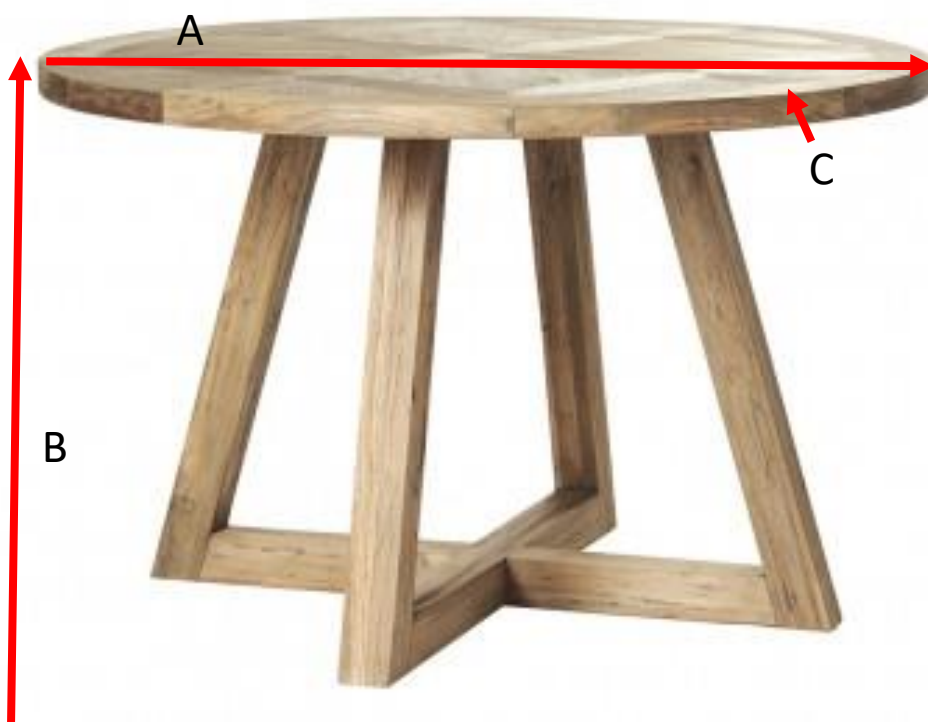

## Runder Tisch aus recyceltem Teakholz 4 Personen CARGO Referenz : 956

A = 120 cm  
B = 76 cm  
C = 7 cm

a = 130 cm  
b = 130 cm  
C = 80 cm