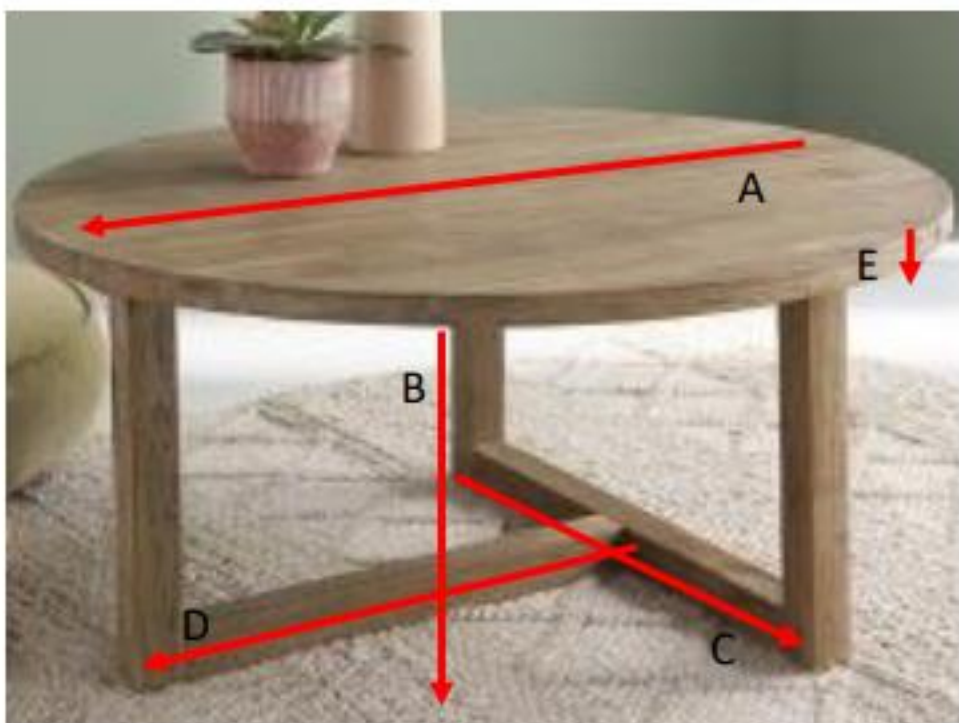

BERAH GETAH

Couchtisch aus recyceltem Teakholz 100 CARGO
Referenz: 957

A = 100 cm
B = 45 cm
C = 78 cm
D = 59,5 cm
E = 3 cm

a = 110 cm
b = 20 cm
c = 110 cm