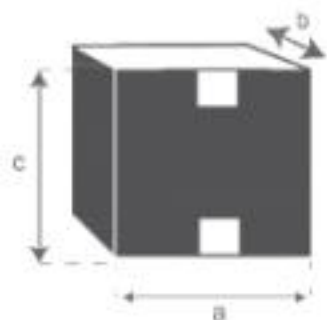

BERAH GETAH

Couchtisch aus recyceltem Teakholz 100 CARGO
Referenz: 957

A = 100 cm
B = 45 cm
C = 78 cm
D = 59,5 cm
E = 3 cm

a = 110 cm
b = 20 cm
c = 110 cm