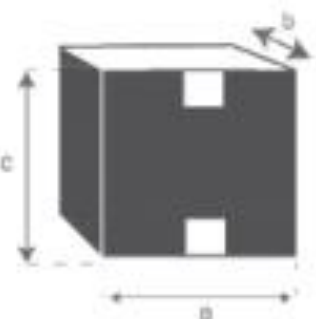

Nachttisch aus recyceltem Teakholz 45 CARGO  
Referenz: 958

A = 45 cm  
B = 40 cm  
C = 50 cm  
D = 27 cm

a = 60 cm  
b = 50 cm  
c = 40 cm