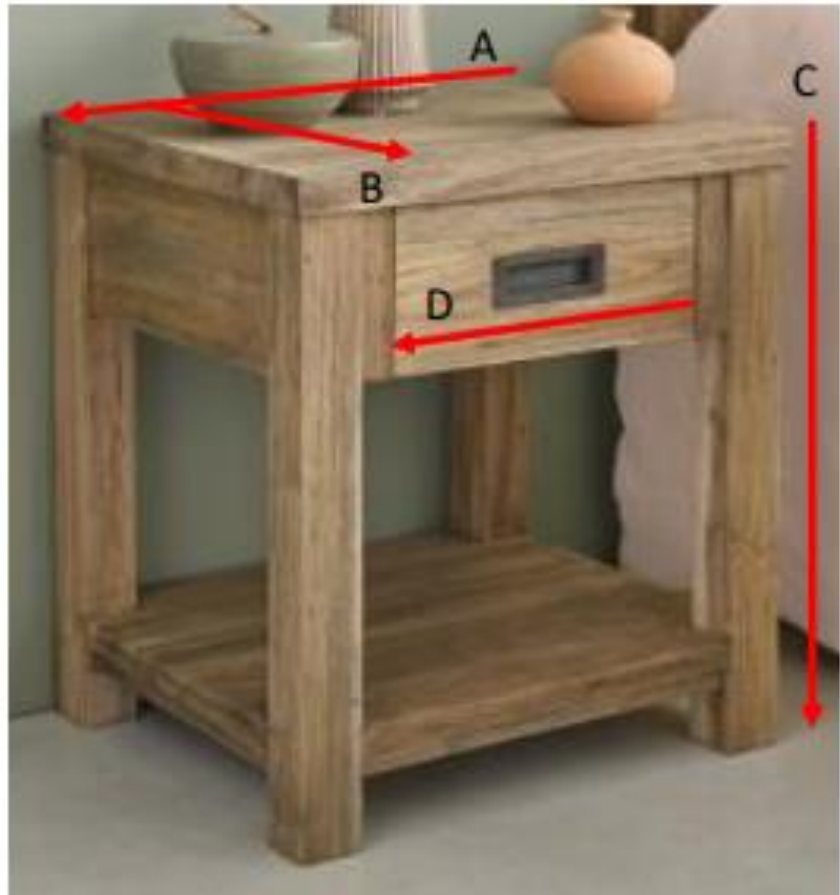

Nachttisch aus recyceltem Teakholz 45 CARGO  
Referenz: 958

A = 45 cm  
B = 40 cm  
C = 50 cm  
D = 27 cm

a = 60 cm  
b = 50 cm  
c = 40 cm