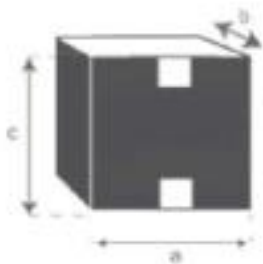

Bücherregal aus recyceltem Teakholz 60
CARGO
Referenz: 960

A = 60 cm
B = 35 cm
C = 220 cm
D = 49 cm
E = 20 cm
F = 37 cm

a = 63 cm
b = 38 cm
c = 223 cm