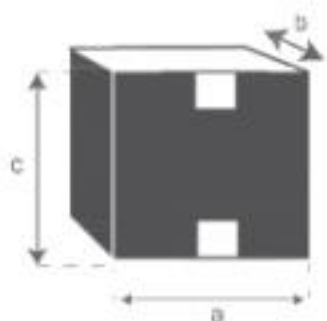

Bar aus recyceltem Teakholz 120 CARGO

Referenz: 961

A = 120 cm
B = 50 cm
C = 100 cm

a = 130 cm
b = 60 cm
c = 110 cm