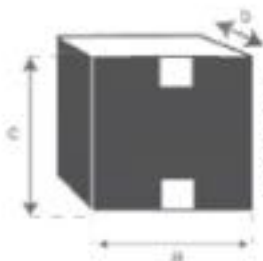

Stuhl aus recyceltem Teakholz CARGO
Referenz: 970

A = 48 cm
B = 50 cm
C = 94 cm
D = 45 cm

a = 50 cm
b = 52 cm
c = 96 cm