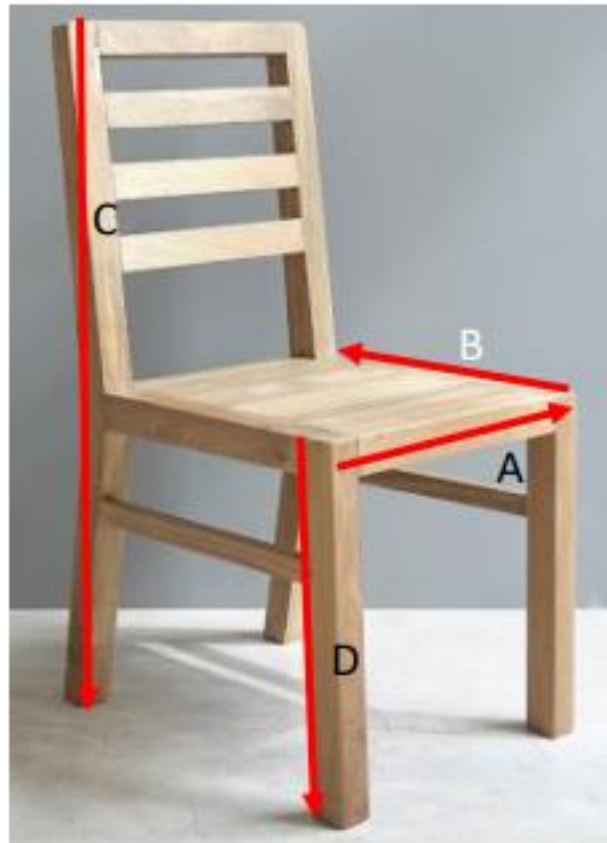

Stuhl aus recyceltem Teakholz CARGO
Referenz: 970

A = 48 cm
B = 50 cm
C = 94 cm
D = 45 cm

a = 50 cm
b = 52 cm
c = 96 cm