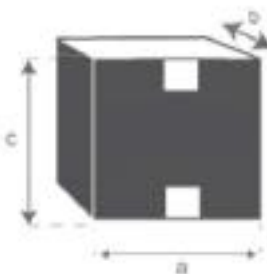

Couchtisch aus recyceltem Teakholz 80 CARGO
Referenz: 972

A = 80 cm
B = 80 cm
C = 30 cm
D = 10 cm
E = 10 cm

a = 83 cm
b = 83 cm
c = 33 cm