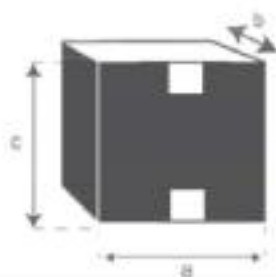

Couchtisch aus recyceltem Teakholz 100 CARGO
Referenz: 973

A = 100 cm
B = 100 cm
C = 30 cm
D = 10 cm
E = 10 cm

a = 103 cm
b = 103 cm
c = 33 cm