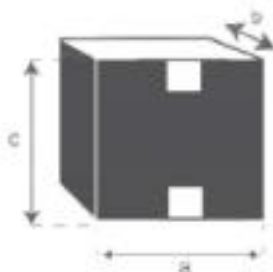

Couchtisch aus recyceltem Teakholz 120 CARGO  
Referenz: 974

A = 120 cm  
B = 60 cm  
C = 30 cm  
D = 10 cm  
E = 10 cm

a = 123 cm  
b = 63 cm  
c = 33 cm