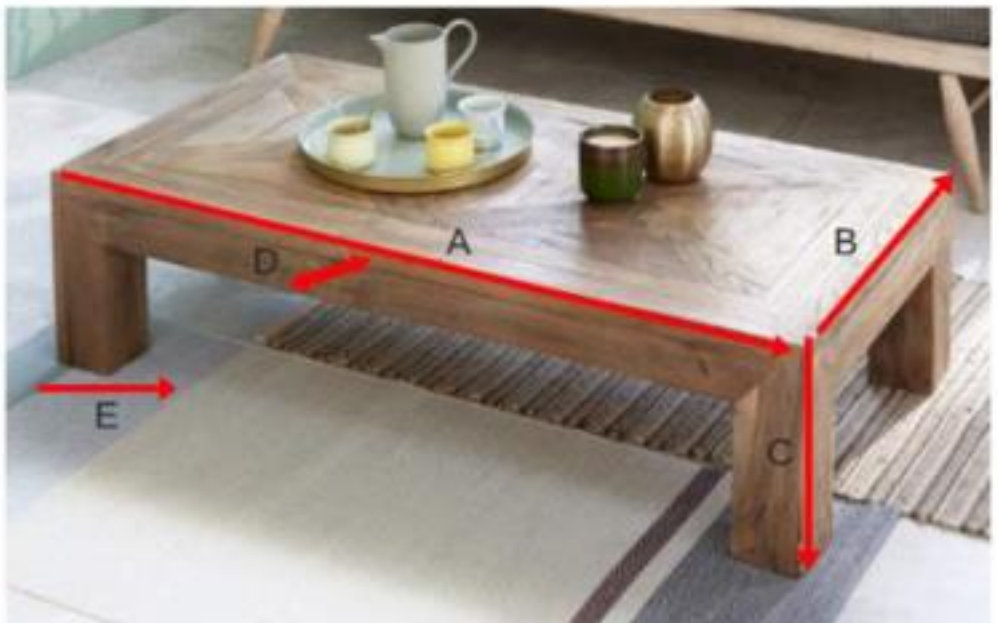

Couchtisch aus recyceltem Teakholz 120 CARGO  
Referenz: 974

A = 120 cm  
B = 60 cm  
C = 30 cm  
D = 10 cm  
E = 10 cm

a = 123 cm  
b = 63 cm  
c = 33 cm