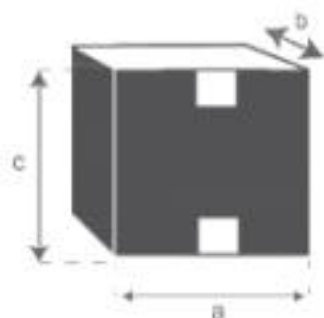

Tisch aus recyceltem Teakholz und Metall 8 Personen

JUNE

Referenz: 975

A = 180 cm

B = 100 cm

C = 76 cm

a = 185 cm

b = 105 cm

c = 15 cm