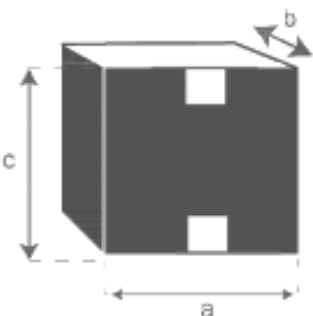

Tisch aus recyceltem Teakholz und Metall 10 Personen

JUNE

Referenz : 976

A = 240 cm

B = 100 cm

C = 76 cm

a = 240 cm

b = 40 cm

C = 110 cm