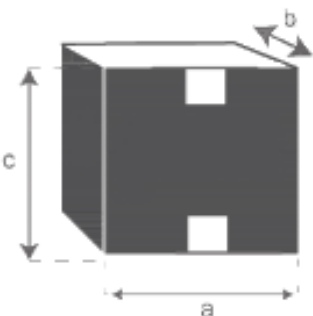

## Bad Hochschrank aus recyceltem Teakholz AUSTIN 170 Referenz : 978

A = 170 cm

B = 35 cm

C = 30 cm

a = 43,5 cm

b = 38 cm

C = 177 cm