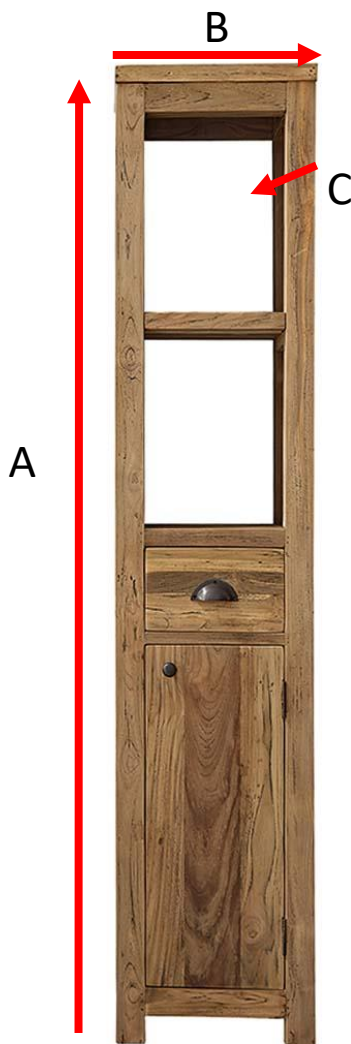

## Bad Hochschrank aus recyceltem Teakholz AUSTIN 170 Referenz : 978

A = 170 cm

B = 35 cm

C = 30 cm

a = 43,5 cm

b = 38 cm

C = 177 cm