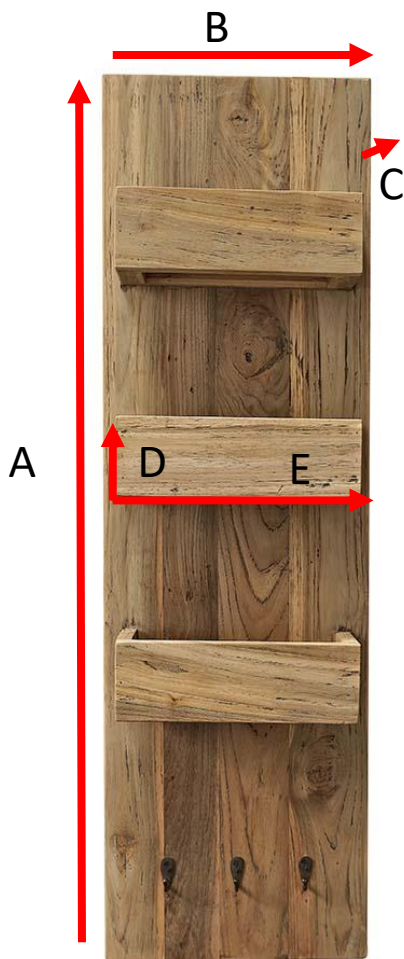

## Wandregal aus recyceltem Teakholz AUSTIN 100

Referenz : 979

A = 100 cm

B = 30 cm

C = 15 cm

D = 8,5 cm

E = 26 cm

a = 38 cm

b = 23 cm

C = 157 cm