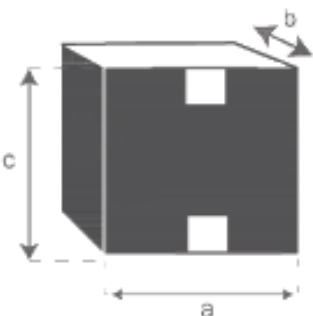

## Wandregal aus recyceltem Teakholz AUSTIN 100

Referenz : 979

A = 100 cm

B = 30 cm

C = 15 cm

D = 8,5 cm

E = 26 cm

a = 38 cm

b = 23 cm

C = 157 cm