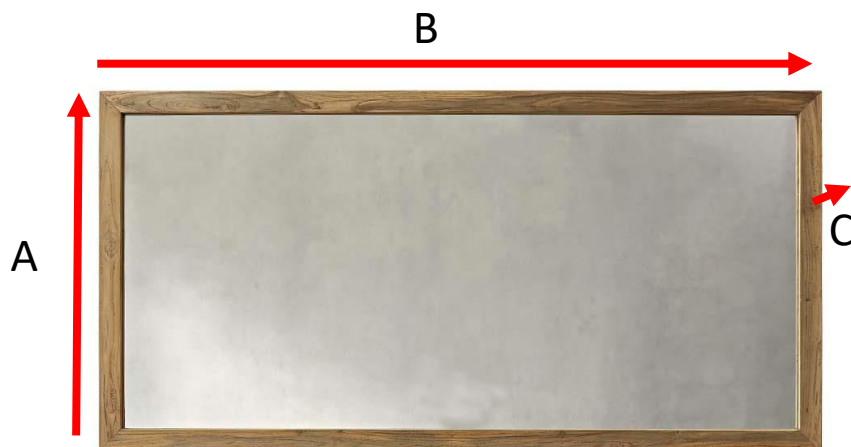

Rechteckiger Spiegel aus recyceltem Teakholz AUSTIN 160
Referenz : 980

A = 80 cm
B = 160 cm
C = 4 cm

a = 168 cm
b = 88 cm
C = 11 cm