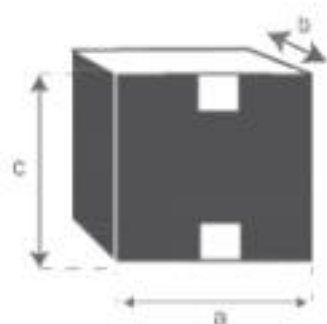

Badezimmermöbel aus recyceltem Teakholz 90 cm
AUSTIN
Referenz: 981

A = 90 cm
B = 78 cm
C = 75 cm
D = 7 cm
E = 40 cm
F = 14 cm

a = 95 cm
b = 55 cm
c = 83 cm