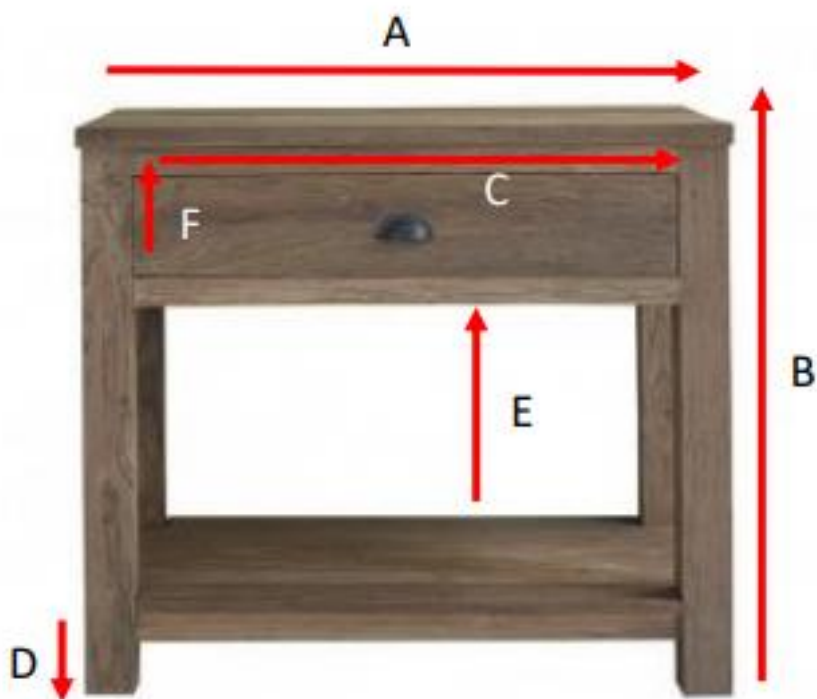

Badezimmermöbel aus recyceltem Teakholz 90 cm
AUSTIN
Referenz: 981

A = 90 cm
B = 78 cm
C = 75 cm
D = 7 cm
E = 40 cm
F = 14 cm

a = 95 cm
b = 55 cm
c = 83 cm