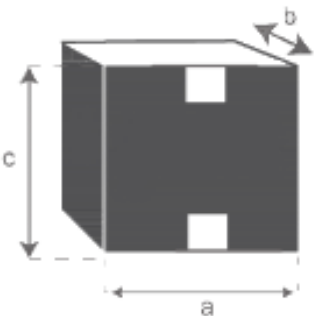

Bar aus massivem Teakholz 90 cm COLINE

Referenz: **BAR0001**

A = 90 cm
B = 100 cm
C = 90 cm
D = 54 cm
E = 50 cm

a = 103 cm
b = 93 cm
c = 54 cm