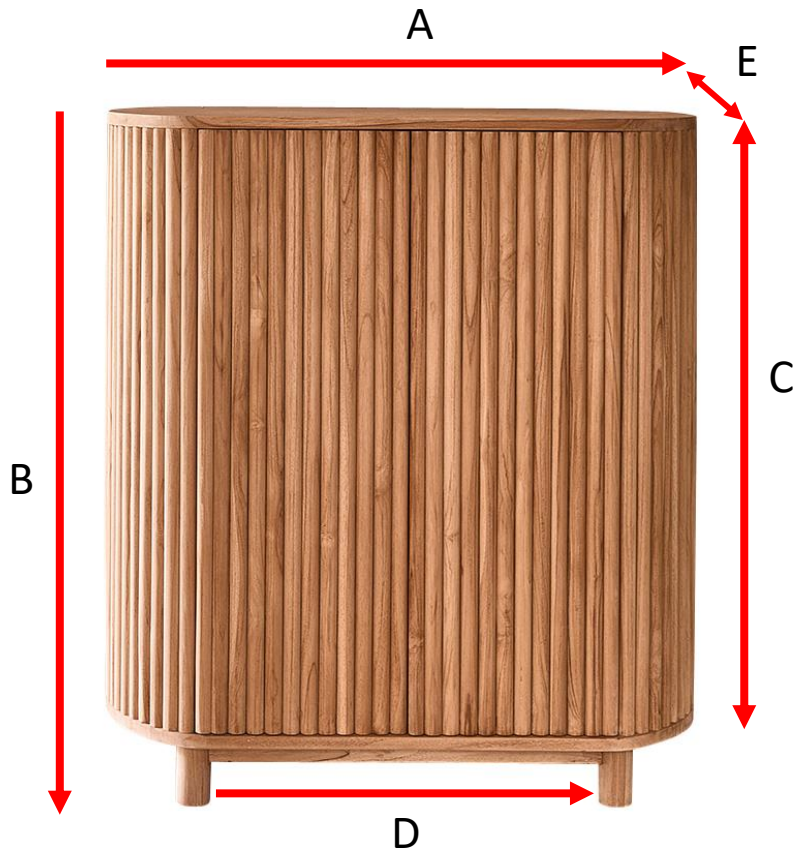

Bar aus massivem Teakholz 90 cm COLINE

Referenz: **BAR0001**

A = 90 cm
B = 100 cm
C = 90 cm
D = 54 cm
E = 50 cm

a = 103 cm
b = 93 cm
c = 54 cm