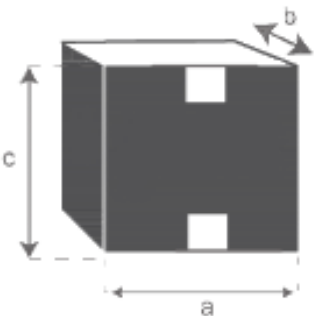

Buffet aus massivem Teakholz 160 cm COLINE  
Referenz: BUF0001

A

A = 160 cm  
B = 75 cm  
C = 45 cm  
D = 15 cm  
E = 105 cm

a = 162 cm  
b = 47 cm  
c = 78 cm