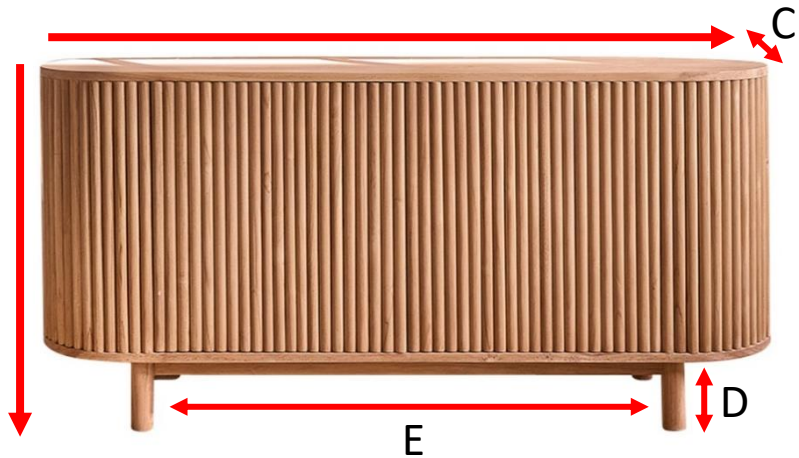

Buffet aus massivem Teakholz 160 cm COLINE  
Referenz: BUF0001

A

A = 160 cm  
B = 75 cm  
C = 45 cm  
D = 15 cm  
E = 105 cm

a = 162 cm  
b = 47 cm  
c = 78 cm