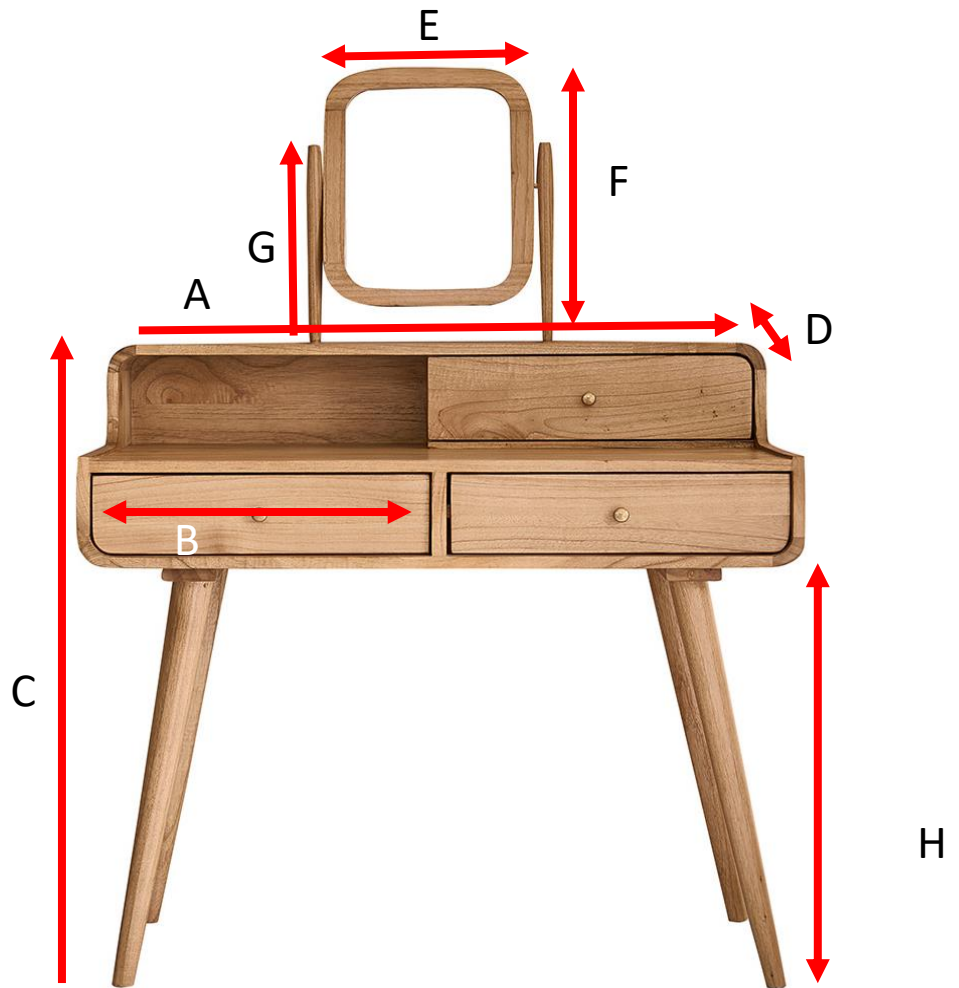

Schminktisch aus massivem Mindi 90 cm FIFTIES Referenz: COI0001

A = 90 cm
B = 42,5 cm
C = 90 cm
D = 20 cm
E = 30 cm
F = 38 cm
G = 30 cm
H = 58 cm

a = 100 cm
b = 65 cm
c = 47 cm