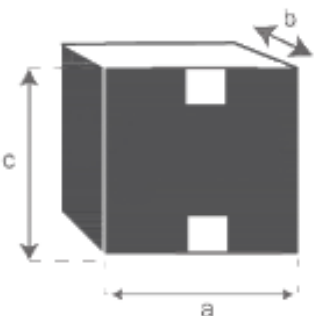

Schminktisch aus massivem Mindi 90 cm FIFTIES Referenz: COI0001

A = 90 cm
B = 42,5 cm
C = 90 cm
D = 20 cm
E = 30 cm
F = 38 cm
G = 30 cm
H = 58 cm

a = 100 cm
b = 65 cm
c = 47 cm