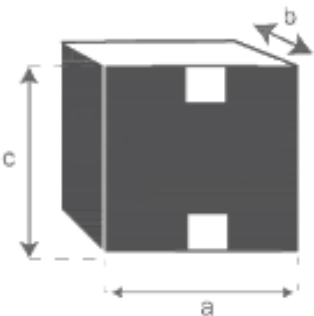

Stuhl aus massivholz ADELE Referenz: 1820

A = 45 cm
B = 40 cm
C = 85 cm
D = 48 cm

a = 73 cm
b = 46 cm
c = 98 cm