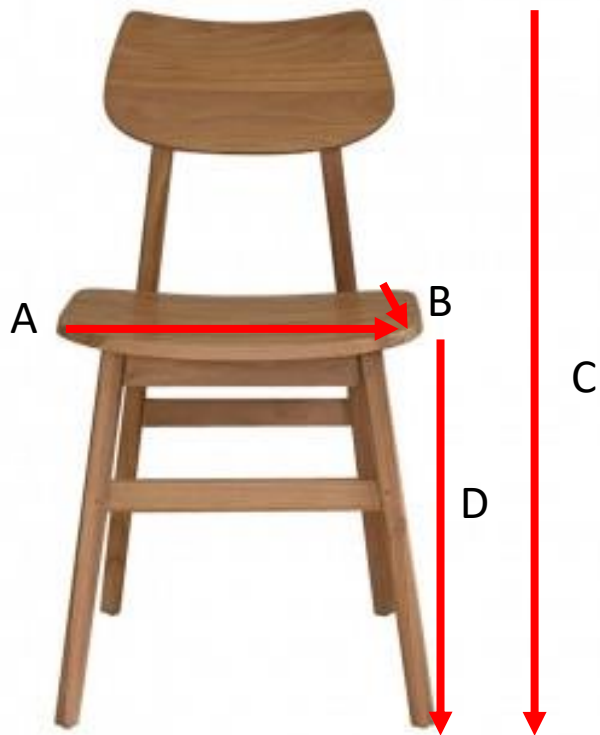

Stuhl aus massivholz ADELE Referenz: 1820

A = 45 cm
B = 40 cm
C = 85 cm
D = 48 cm

a = 73 cm
b = 46 cm
c = 98 cm