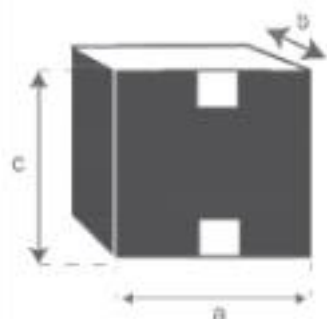

## Gartenstuhl aus massivem Teakholz APRIL Referenz: 19

A = 51 cm  
B = 45 cm  
C = 82 cm  
D = 45 cm  
E = 7 cm

a = 90 cm  
b = 65 cm  
c = 52 cm