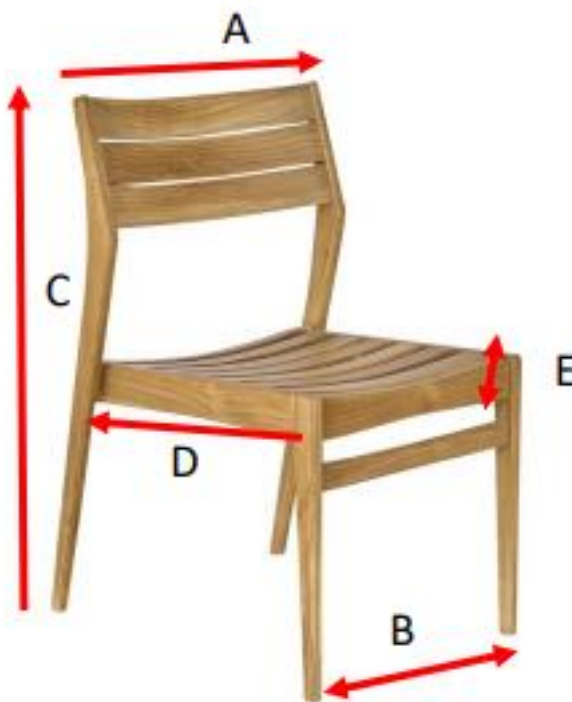

## Gartenstuhl aus massivem Teakholz APRIL Referenz: 19

A = 51 cm  
B = 45 cm  
C = 82 cm  
D = 45 cm  
E = 7 cm

a = 90 cm  
b = 65 cm  
c = 52 cm