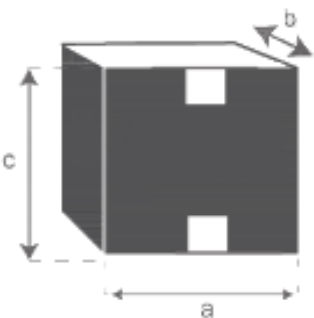

Badunterschrank aus massivem Teakholz 40 cm COLINE
Referenz: LAV0001

A = 79 cm
B = 40 cm
C = 40 cm
D = 10 cm

a = 82 cm
b = 42 cm
c = 42 cm