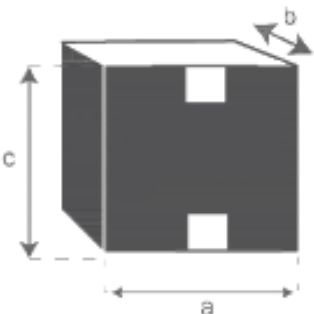

Spiegel aus massivem Teakholz 80x50 cm COLINE  
Referenz: MIR0001

A = 50 cm  
B = 80 cm  
C = 3 cm

a = 84 cm  
b = 52 cm  
c = 6 cm