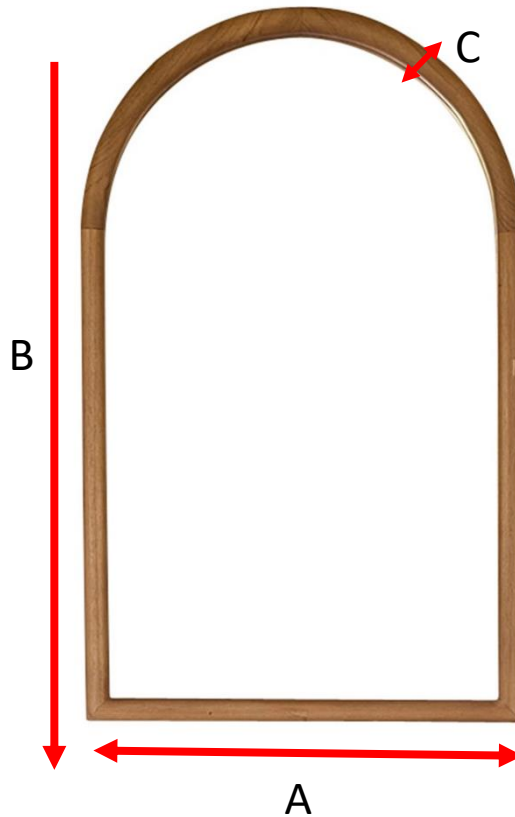

Spiegel aus massivem Teakholz 80x50 cm COLINE  
Referenz: MIR0001

A = 50 cm  
B = 80 cm  
C = 3 cm

a = 84 cm  
b = 52 cm  
c = 6 cm