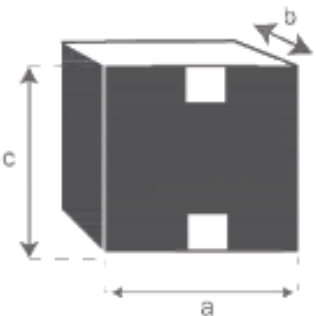

Spiegel aus recyceltem Teakholz 70 cm AUSTIN

Referenz : MIR0002

A = 70 cm

B = 60 cm

B

A

a = 76 cm

b = 66 cm

c = 10 cm