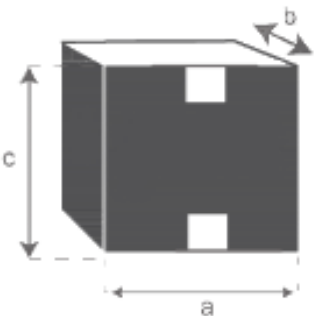

## Spiegel aus Rattan 190x91 cm LÉON

Referenz: MIR0003

A = 91 cm  
B = 190 cm  
C = 4 cm

a = 195 cm  
b = 94 cm  
c = 5 cm