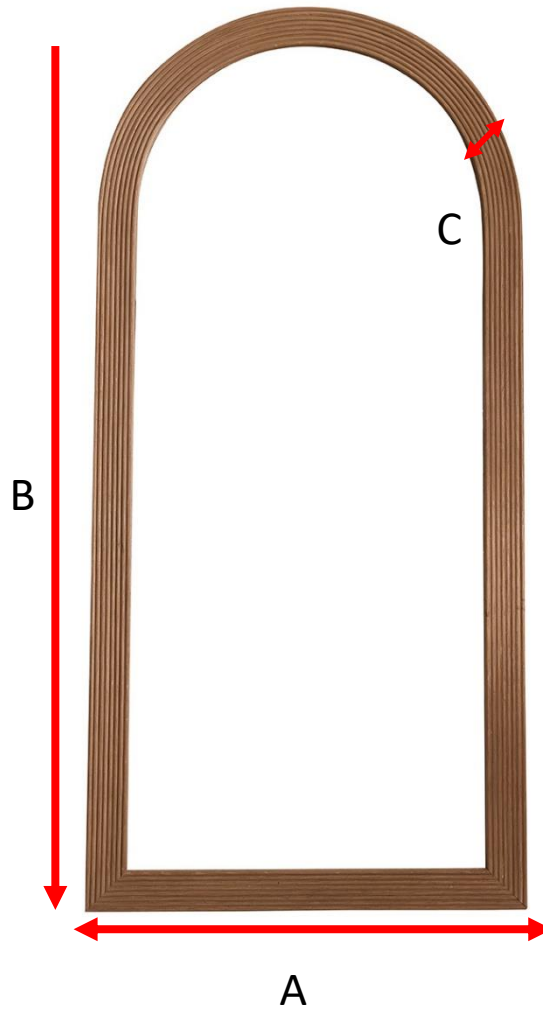

## Spiegel aus Rattan 190x91 cm LÉON

Referenz: MIR0003

A = 91 cm  
B = 190 cm  
C = 4 cm

a = 195 cm  
b = 94 cm  
c = 5 cm