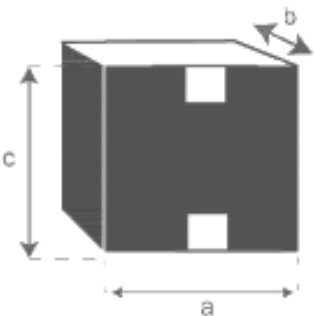

Spiegel aus massivem Teakholz 75x60 cm BELIZE
Referenz: MIR0008

A = 61 cm
B = 75 cm
C = 72 cm
D = 55 cm

a = 84 cm
b = 65 cm
c = 7 cm