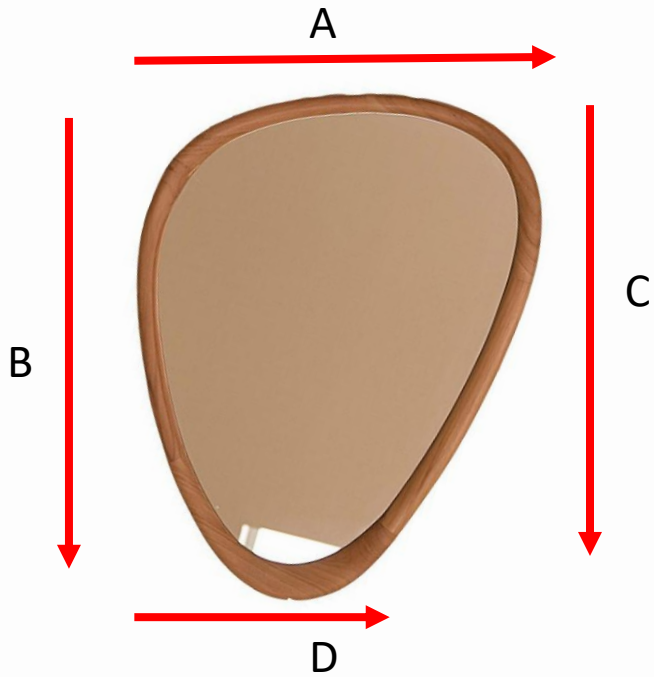

Spiegel aus massivem Teakholz 75x60 cm BELIZE
Referenz: MIR0008

A = 61 cm
B = 75 cm
C = 72 cm
D = 55 cm

a = 84 cm
b = 65 cm
c = 7 cm