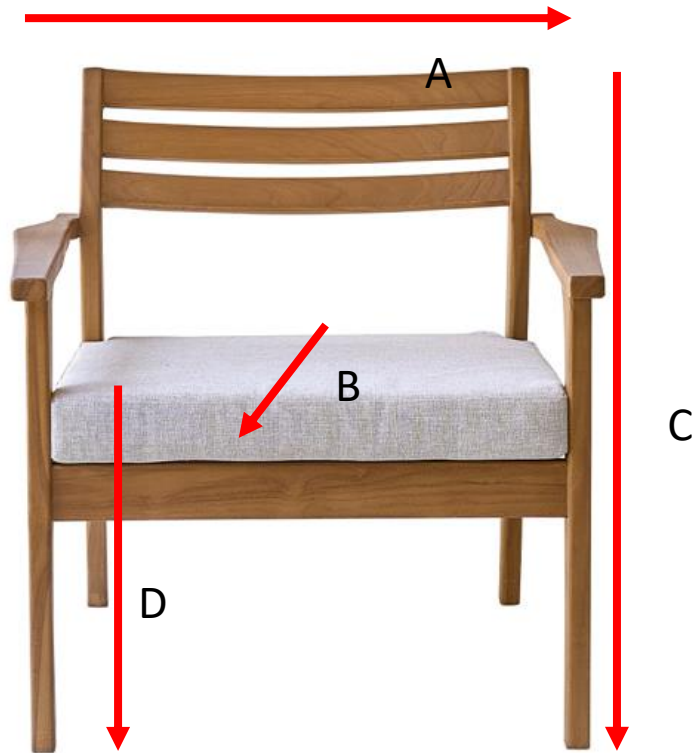

Canapé de jardin en teck massif 175 cm BARI

Reference: CAJ0001

A = 177 cm
B = 61 cm
C = 77 cm
D = 35 cm

a = 179 cm
b = 79 cm
c = 77 cm

Table basse de jardin en teck massif BARI

Reference: TBJ0001

A = 90 cm
B = 60 cm
C = 36 cm

a = 107 cm
b = 64 cm
c = 9 cm

Fauteuil de jardin en teck massif BARI

Reference: FDJ0001

A = 77 cm
B = 61 cm
C = 77 cm
D = 35 cm

a = 179 cm
b = 79 cm
c = 77 cm