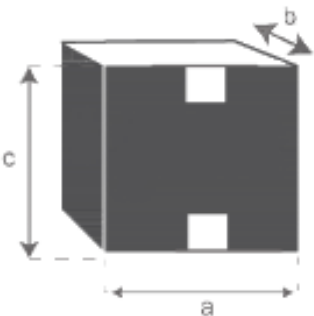

Canapé de jardin en teck massif 175 cm BARI

Reference: CAJ0001

A = 177 cm
B = 61 cm
C = 77 cm
D = 35 cm

a = 179 cm
b = 79 cm
c = 77 cm

Table basse de jardin en teck massif BARI

Reference: TBJ0001

A = 90 cm
B = 60 cm
C = 36 cm

a = 107 cm
b = 64 cm
c = 9 cm

Fauteuil de jardin en teck massif BARI

Reference: FDJ0001

A = 77 cm
B = 61 cm
C = 77 cm
D = 35 cm

a = 179 cm
b = 79 cm
c = 77 cm