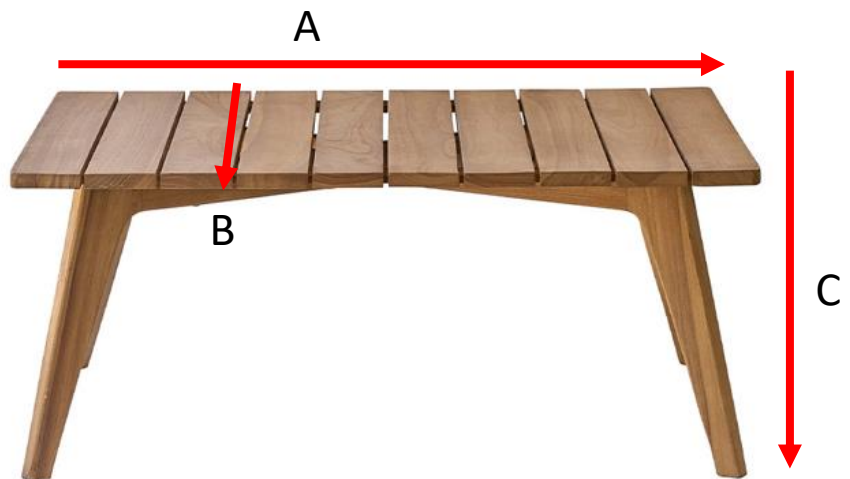

Canapé de jardin en teck massif 175 cm BARI

Reference: CAJ0001

A = 177 cm
B = 61 cm
C = 77 cm
D = 35 cm

a = 179 cm
b = 79 cm
c = 77 cm

Table basse de jardin en teck massif BARI

Reference: TBJ0001

A = 90 cm
B = 60 cm
C = 36 cm

a = 107 cm
b = 64 cm
c = 9 cm

Fauteuil de jardin en teck massif BARI

Reference: FDJ0001

A = 77 cm
B = 61 cm
C = 77 cm
D = 35 cm

a = 179 cm
b = 79 cm
c = 77 cm