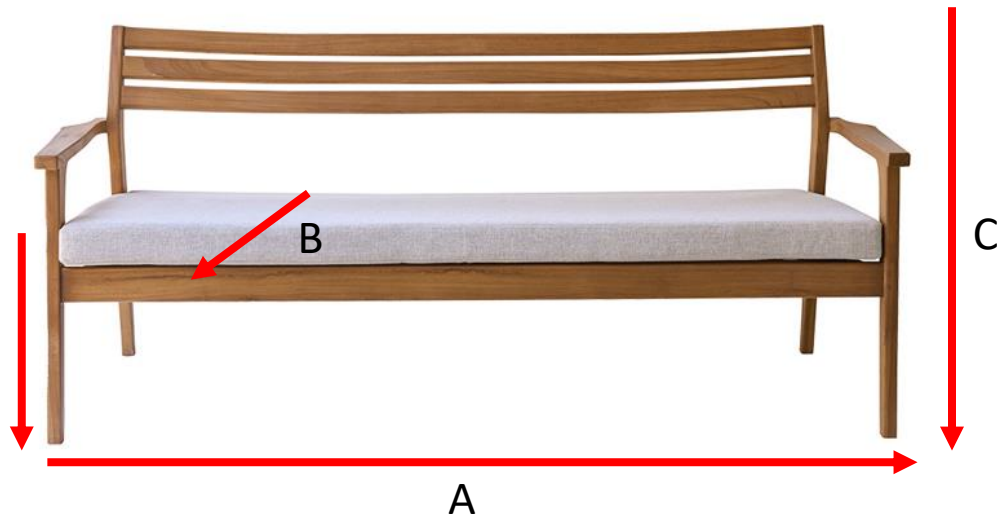

Canapé de jardin en teck massif 175 cm BARI

Reference: CAJ0001

A = 177 cm
B = 61 cm
C = 77 cm
D = 35 cm

a = 179 cm
b = 79 cm
c = 77 cm

Table basse de jardin en teck massif BARI

Reference: TBJ0001

A = 90 cm
B = 60 cm
C = 36 cm

a = 107 cm
b = 64 cm
c = 9 cm

Fauteuil de jardin en teck massif BARI

Reference: FDJ0001

A = 77 cm
B = 61 cm
C = 77 cm
D = 35 cm

a = 179 cm
b = 79 cm
c = 77 cm