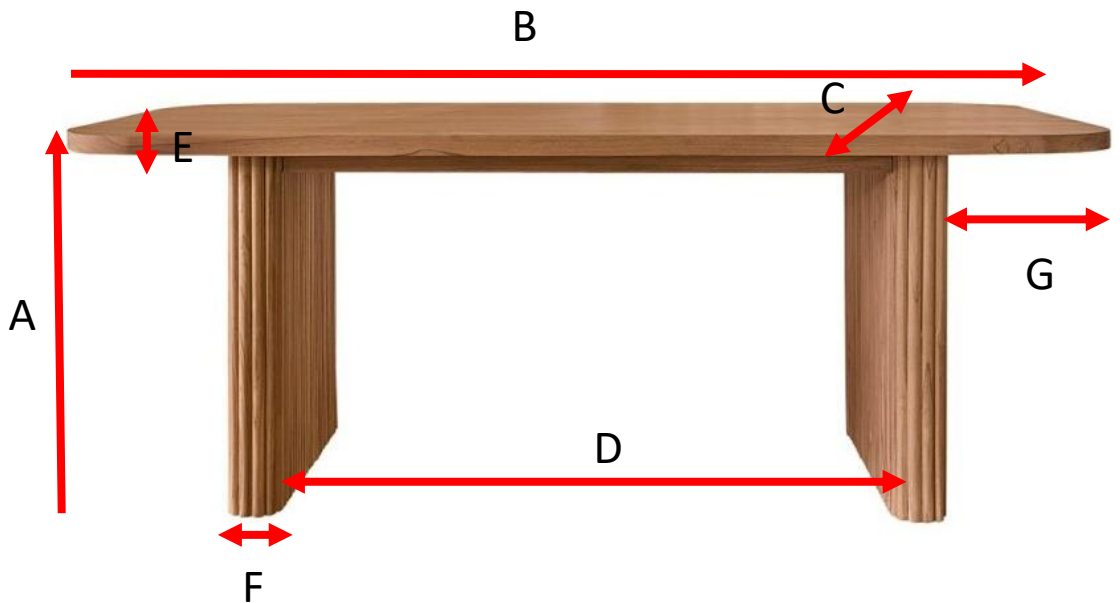

Tisch aus massivem Teakholz 200 cm COLINE Referenz: TAB0001

A = 75 cm
B = 200 cm
C = 90 cm
D = 118 cm
E = 3 cm
F = 11 cm
G = 30 cm

a = 203 cm
b = 94 cm
c = 10 cm