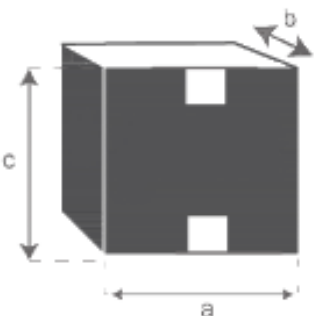

Tisch aus massivem Teakholz 200 cm COLINE Referenz: TAB0001

A = 75 cm
B = 200 cm
C = 90 cm
D = 118 cm
E = 3 cm
F = 11 cm
G = 30 cm

a = 203 cm
b = 94 cm
c = 10 cm