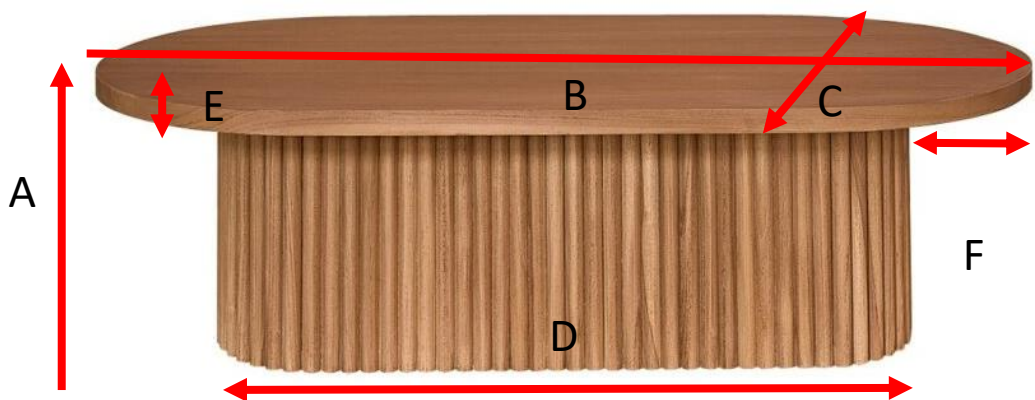

Couchtisch aus massivem Teakholz 120 cm COLINE Referenz: TBB0001

A = 35 cm
B = 120 cm
C = 60 cm
D = 90 cm
E = 3 cm
F = 15 cm

a = 120 cm
b = 35 cm
c = 5 cm

a = 90 cm
b = 32 cm
c = 35 cm