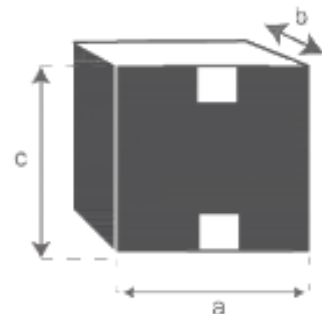

Couchtisch aus massivem Teakholz 120 cm COLINE Referenz: TBB0001

A = 35 cm
B = 120 cm
C = 60 cm
D = 90 cm
E = 3 cm
F = 15 cm

a = 120 cm
b = 35 cm
c = 5 cm

a = 90 cm
b = 32 cm
c = 35 cm