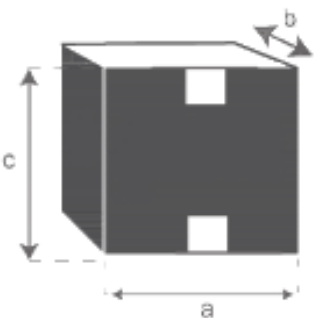

Couchtisch aus massivem Teakholz 120 cm COLINE Referenz: TBB0001

A = 35 cm
B = 120 cm
C = 60 cm
D = 90 cm
E = 3 cm
F = 15 cm

a = 120 cm
b = 35 cm
c = 5 cm

a = 90 cm
b = 32 cm
c = 35 cm